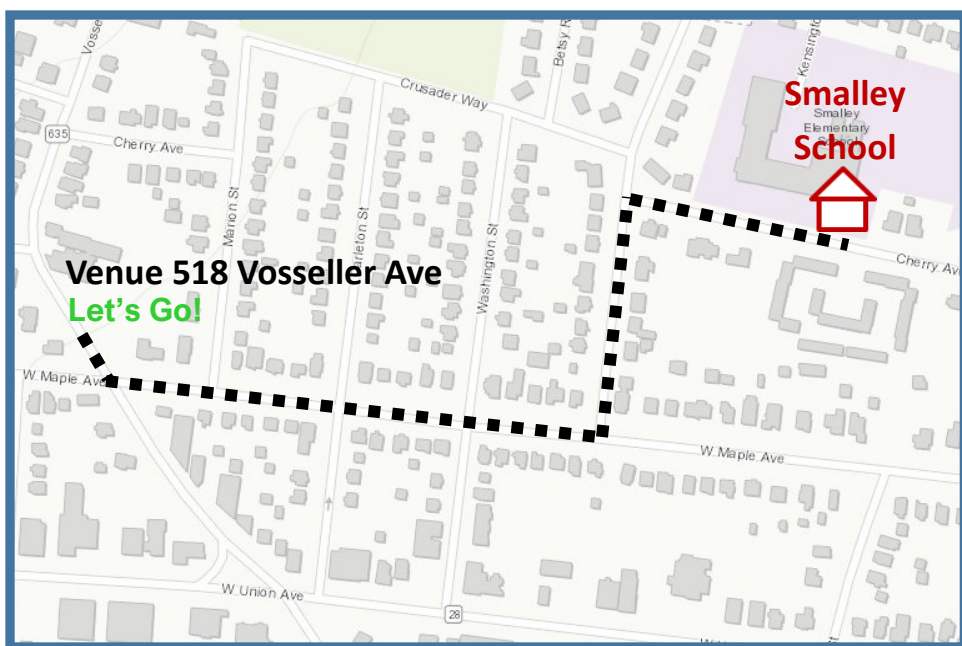

Walk to School Days

September 18th
November 6th
May 20th

Meet at 7:30a.m.
Leave at 7:45a.m.

Join RideWise and School Staff on our Walking School Bus this year! Don't forget to dress appropriately. Families are welcome to join.

Have a fun & healthy walk to school with friends!

Email jon@ridewise.org with any questions.

NEW JERSEY
Safe Routes to School

RideWise
Let's go!™